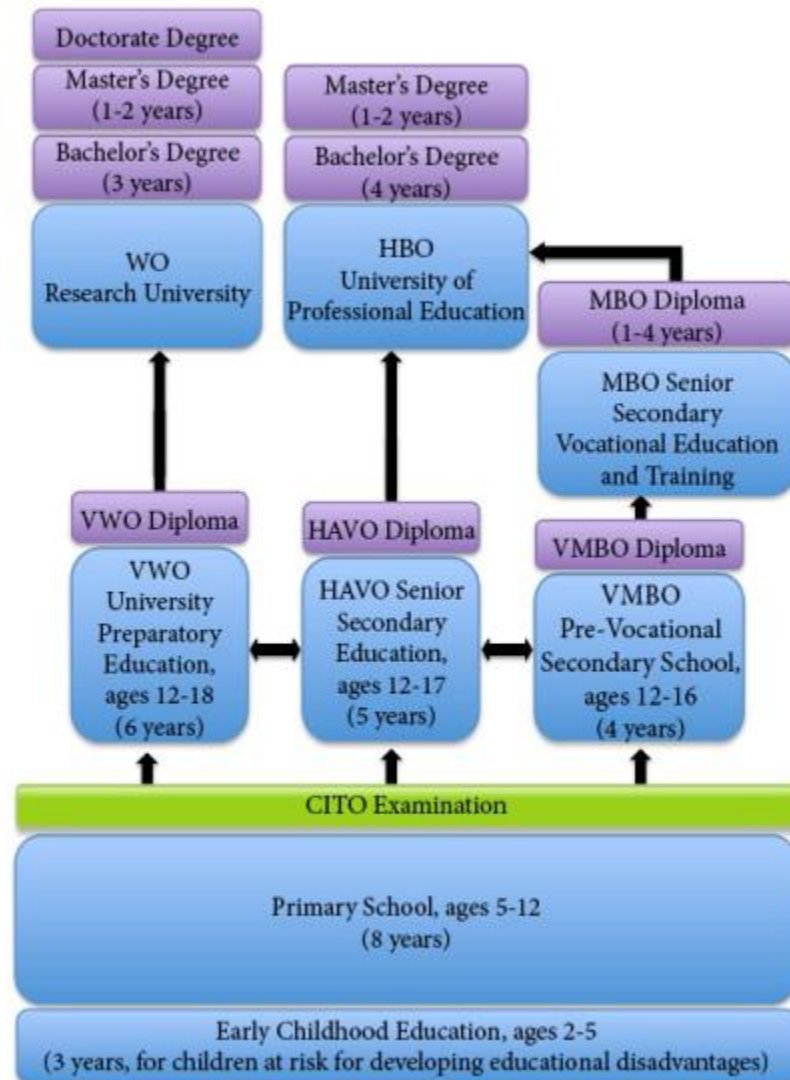

Radboud – Western: ***Introduction to Radboud***

Elco van Noort
Coordinator Internationalization
Academic Affairs

Radboud University

Canada – Netherlands

Netherlands Education

University top 300 rankings:

- Canada 14
- Netherlands 13

Radboud – *Western:*

Description	Western	Radboud
Undergraduate Students	25,000	15,000
Graduate Students	4,000	9,000
PhD	2,219	5,000
Faculties	12	7
Scope	Comprehensive + Engineering	Comprehensive
Green campus		